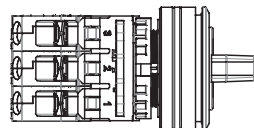

選擇開關 (Selector Switches)

45° -3位置 / 左復歸型金屬框標準旋鈕 (45° -3 Position / Knob Type with Spring Return from Left & Metal Silhouette)

A204S

位置數 (No. of Positions)	接點結構 (Contacts)			旋鈕位置 (Operator Position)			型號 (Type No.)	使用電壓記號 (Operating Voltage Code)	顏色記號② (Lens Color Code②)
	記號 (Configuration)	位置 (Mounting)	類型 (Position)	L	C	R			
45°-3位置 / 交替型標準 旋鈕 (45°-3 Position / Knob Type with Spring Return from Left)	2NO (20)	1	NO	●			A204S-32E20②-U	無燈泡 (Without Lamp)	blank : 黑色 G : 綠色 R : 紅色 S : 藍色 W : 白色 Y : 黃色
		2	NO			●			
	2NO (20N1)	1	NO	●		●	A204S-32E20N1②-U		
		3	NO			●			
	2NC (02)	1	NC		—		A204S-32E02②-U		
		3	NC		—				
	2NC (02N1)	1	NC			●	A204S-32E02N1②-U		
		3	NC		—				
	1NO-1NC (11)	1	NO	●			A204S-32E11②-U		
		3	NC		—				
	1NO-1NC (11N1)	1	NC			—	A204S-32E11N1②-U		
		3	NO			●			
	1NO-1NC (11N2)	1	NO	●			A204S-32E11N2②-U		
		3	NC		●				
	1NO-1NC (11N3)	1	NO	●			A204S-32E11N3②-U		
		3	NC		●				
	1NO-1NC (11N4)	1	NO	●		●	A204S-32E11N4②-U		
		3	NC		—				
	3NO (30)	1	NO	●			A204S-32E30②-U		
		2	NO	●		●			
3		NO			●				
3NC (03)	1	NC			—	A204S-32E03②-U			
	2	NC		●					
	3	NC		—					
2NO-1NC (21)	1	NO	●			A204S-32E21②-U			
	2	NO	●		●				
	3	NC		—					
1NO-2NC (12)	1	NO	●			A204S-32E12②-U			
	2	NC		●					
	3	NC		—					

■外型尺寸(Dimensions) mm

面板厚度 (Panel Thickness)
0.8~6