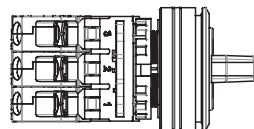

選擇開關 (Selector Switches)

45° -3位置 / 雙向復歸型金屬框標準旋鈕 (45° -3 Position / Knob Type with Spring Return from Tow-Way & Metal Silhouette)

A204S

位置數 (No. of Positions)	接點結構 (Contacts)			旋鈕位置 (Operator Position)			型號 (Type No.)	使用電壓記號 (Operating Voltage Code)	顏色記號② (Lens Color Code②)
	記號 (Configuration)	位置 (Mounting)	類型 (Position)	L	C	R			
45°-3位置 / 交替型標準 旋鈕 (45°-3 Position / Knob Type with Spring Return from Tow- Way)  L C R	2NO (20)	1	NO	●			A204S-33E20②-U	無燈泡 (Without Lamp)	blank : 黑色 G : 綠色 R : 紅色 S : 藍色 W : 白色 Y : 黃色
		2	NO			●			
	2NO (20N1)	1	NO	●		●	A204S-33E20N1②-U		
		3	NO			●			
	2NC (02)	1	NC		—		A204S-33E02②-U		
		3	NC		—				
	2NC (02N1)	1	NC			●	A204S-33E02N1②-U		
		3	NC		—				
	1NO-1NC (11)	1	NO	●			A204S-33E11②-U		
		3	NC		—				
	1NO-1NC (11N1)	1	NC			—	A204S-33E11N1②-U		
		3	NO			●			
	1NO-1NC (11N2)	1	NO	●			A204S-33E11N2②-U		
		3	NC		●				
	1NO-1NC (11N3)	1	NC			●	A204S-33E11N3②-U		
		3	NO			●			
	1NO-1NC (11N4)	1	NO	●		●	A204S-33E11N4②-U		
		3	NC		—				
	3NO (30)	1	NO	●			A204S-33E30②-U		
		3	NO	●		●			
3NC (03)	1	NC			—	A204S-33E03②-U			
	3	NC		—					
2NO-1NC (21)	1	NO	●			A204S-33E21②-U			
	3	NC		—	●				
1NO-2NC (12)	1	NO	●			A204S-33E12②-U			
	3	NC		—	●				

■外型尺寸(Dimensions) mm

面板厚度 (Panel Thickness)  
0.8~6